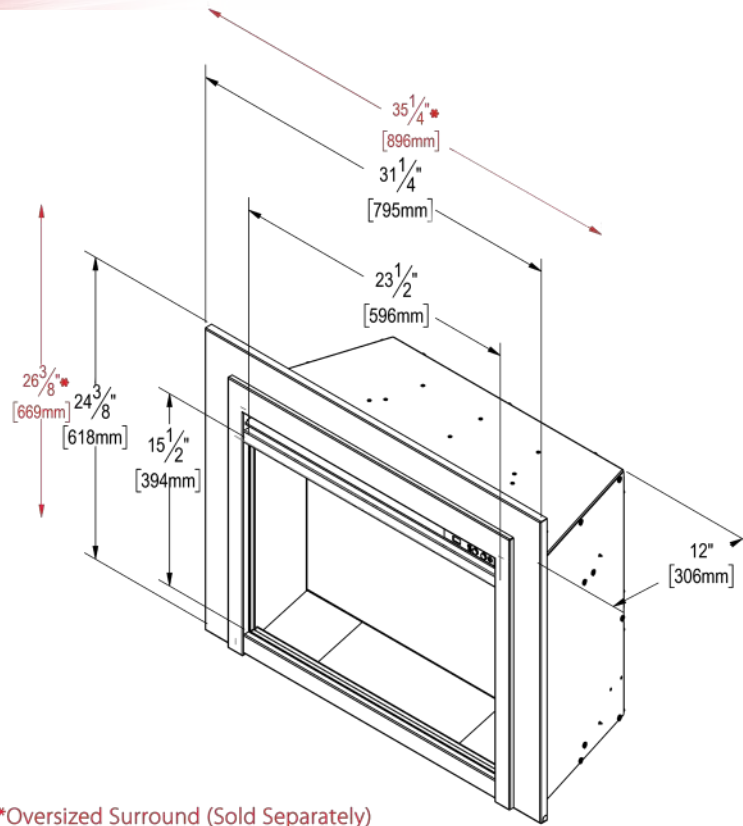

Traditional 24"

The Traditional 24" is perfectly sized to **slide seamlessly into existing 20" x 30" or larger openings with an included surround and optional oversized surround.** The Traditional 24" also includes everything needed to frame it into a wall.

Traditional 38"

The slim Traditional 38" can be framed in, wall mounted, or intalled as an insert with it's optional surround.

24" Unit

38" Unit